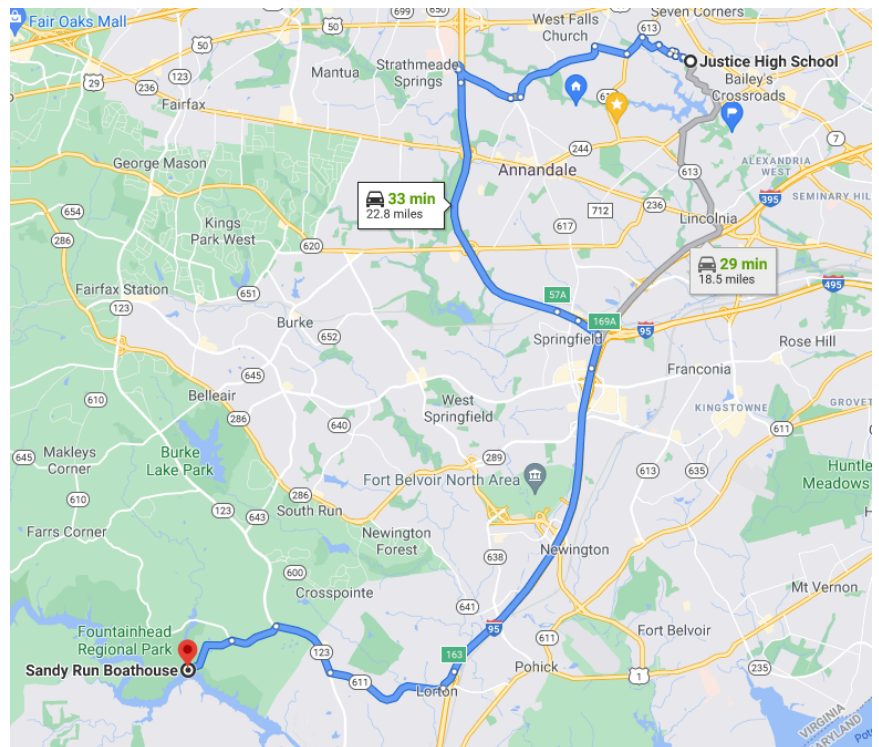

Via I-495 South. 22.8 miles

Head northwest on Peace Valley Ln toward Diamond Dr

0.2 mi Turn left onto Diamond Dr

0.2 mi Turn right onto 2327/Patrick Henry Dr

0.9 mi Turn left onto Arlington Blvd

3.7 mi Use the right lane to take the Interstate 495 S ramp to Richmond

0.8 mi Keep left at the fork, follow signs for Interstate 495

12.9 mi Merge onto I-495 S

5.5 mi Take exit 57A toward Interstate 95 S/Richmond/Virginia 644

0.5 mi Use the left 2 lanes to continue on Exit 169A and follow signs for VA-644/Franconia Rd/
Franconia

0.3 mi Keep left, follow signs for I-95
S/Richmond and merge onto
I-395 S

6 mi Merge onto I-95 S

5.8 mi Take exit 163 for VA-642
toward Lorton
Turn right onto
VA-642/Lorton Rd

1.3 mi Continue onto Furnace Rd

0.6 mi Continue straight to stay on
Furnace Rd

0.2 mi Use any lane to turn right onto
VA-123 N/Ox Rd

1.3 mi Turn left onto VA-647 Hampton
Road

0.9 mi Take slight left onto
Van Thompson Rd

1.0 mi Destination will be on
the left