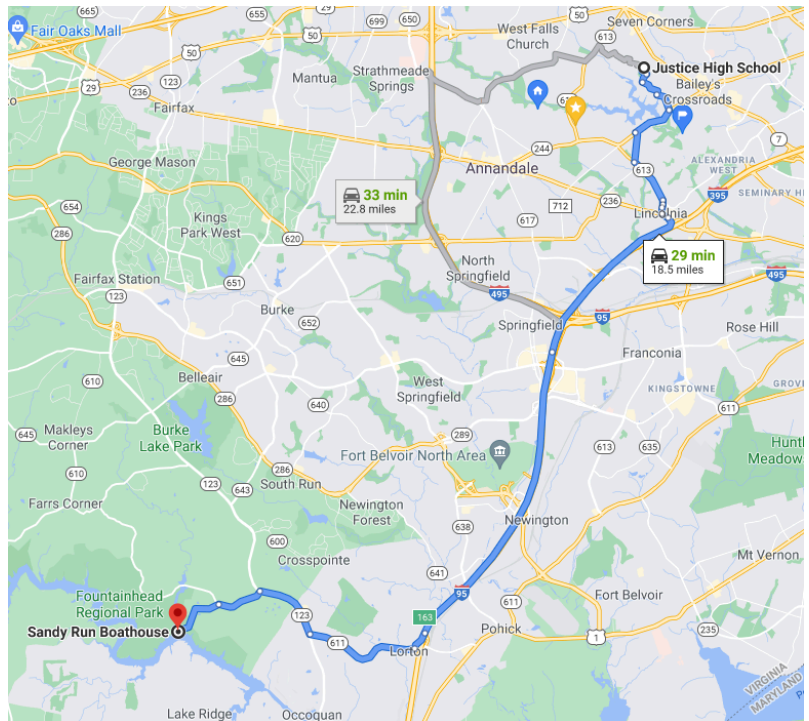

## Directions to Sandy Run Boathouse Van Thompson Road, Fairfax Station, VA 22039

From Justice High School. 3301 Peace Valley Lane, Falls Church, VA 22044

### Via I-95 South. 18.5 miles

Take Beachway Dr and Blair Rd to Columbia Pike  
Turn right onto Columbia Pike

- 0.8 mi Turn left onto Braddock Rd
- 0.5 mi Turn left onto Lincolnia Rd
- 0.9 mi Turn right onto N Chambliss St
- 469 ft Slight right to stay on N Chambliss St
- 302 ft N Chambliss St turns slightly right and becomes Beaugard St
- 0.1 mi Turn left onto Little River Turnpike
- 0.1 mi Use the right lane to merge onto I-395 S via the ramp to Richmond
- .6 mi Merge onto I-95 S
- 5.8 mi Take exit 163 for VA-642 toward Lorton  
Turn right onto VA-642/Lorton Rd
- 2.1 mi Continue on Lorton Road
- 0.2 mi Use any lane to turn right onto VA-123 N/Ox Rd
- 1.3 mi Turn left onto VA-647 Hampton Road
- 0.9 mi Take slight left onto Van Thompson Rd
- 1.0 mi Destination will be on the left

## Via I-495 South. 22.8 miles

Head northwest on Peace Valley Ln toward Diamond Dr

0.2 mi Turn left onto Diamond Dr

0.2 mi Turn right onto 2327/Patrick Henry Dr

0.9 mi Turn left onto Arlington Blvd

3.7 mi Use the right lane to take the Interstate 495 S ramp to Richmond

**Via Braddock Road. 17.9 miles.**

Take Beachway Dr and Blair Rd to Columbia Pike  
Turn right onto Columbia Pike

- 0.8 mi Turn left onto Braddock Rd
- 6.6 mi Use the left 2 lanes to turn left onto Burke Lake Rd
- 2.5 mi Use the left 2 lanes to turn left onto State Rte 643/Lee Chapel Rd
- 3.2 mi Use the left 2 lanes to turn left onto VA-123 S
- 1.8 mi Turn right onto VA-647 (Hampton Road)
- 0.9 mi Take slight left onto Van Thompson Rd
- 1.0 mi Destination will be on the left